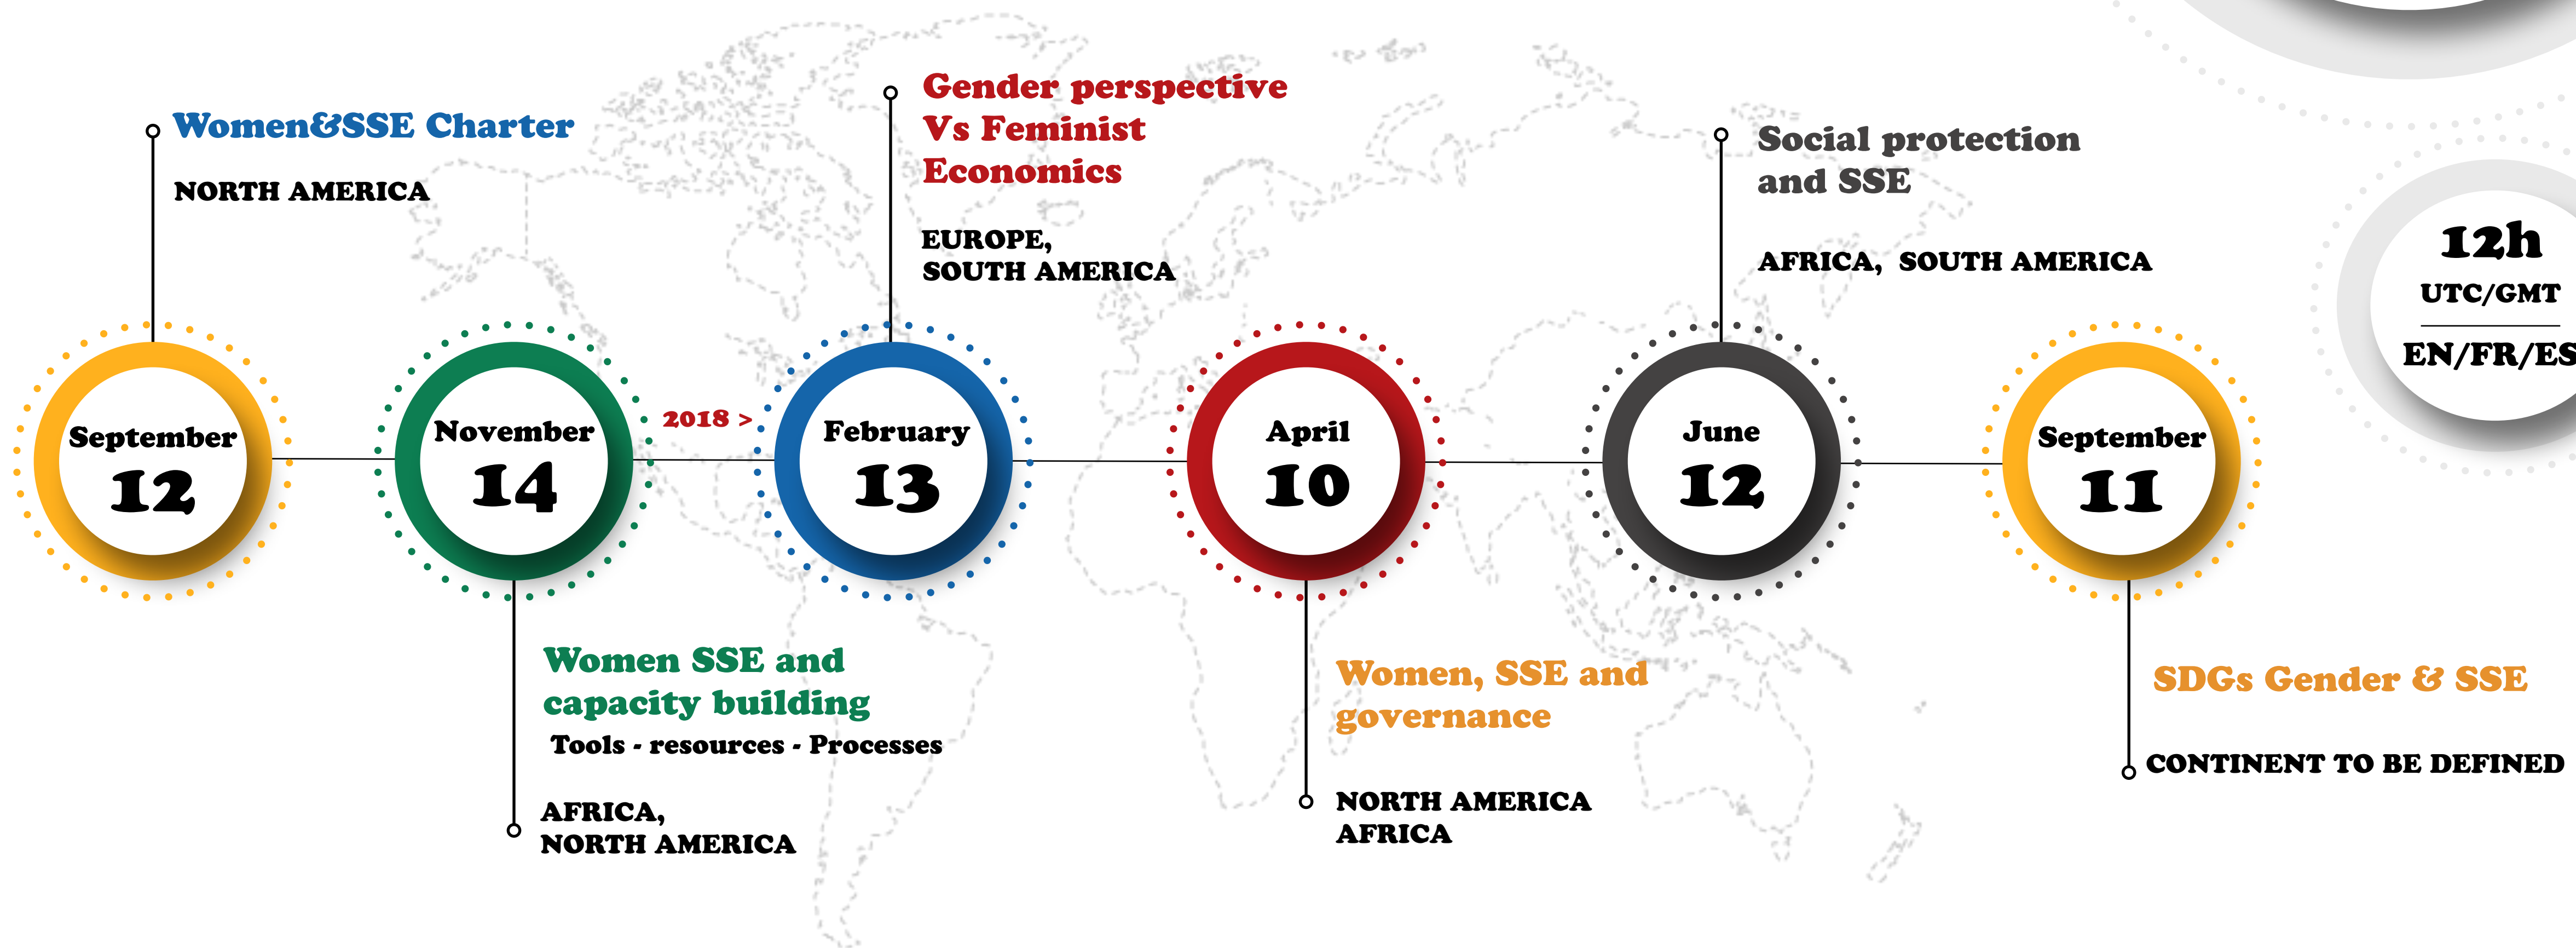

Agenda of the Ripess Virtual Meetings

WOMEN&SSE GROUP 2017/2018

New format!

Special guests will dedicate a moment to share some insights on a **specific topic**

WANT TO JOIN THE GROUP? CONTACT US: info@ripess.org